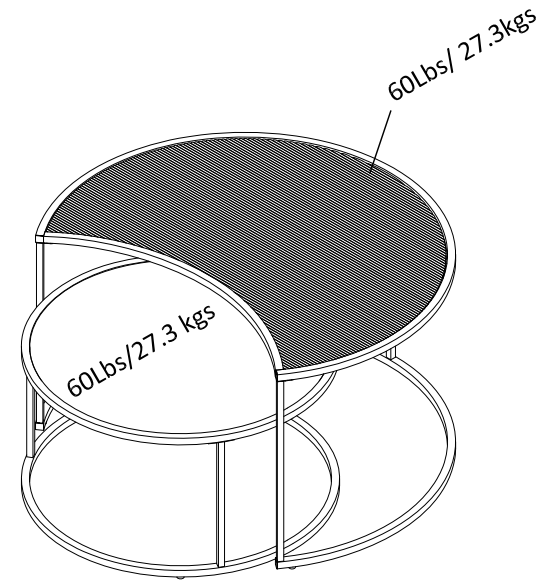

2139891COM -NESTING COFFEE TABLES

Overall Product Size:
30.9" W × 24.6" D × 17.6" H
23.3" W × 23.3" D × 12.6" H
78.5cm W × 62.5cm D × 44.7cm H
59.2cm W × 59.2cm D × 32.1cm H

Wood Breakdown:
MDF 9%, PB 0 %.

Total storage: 0 cubic feet

Maximum Weight Capacities
Unit Weight:27.32lbs. (17.94kg)