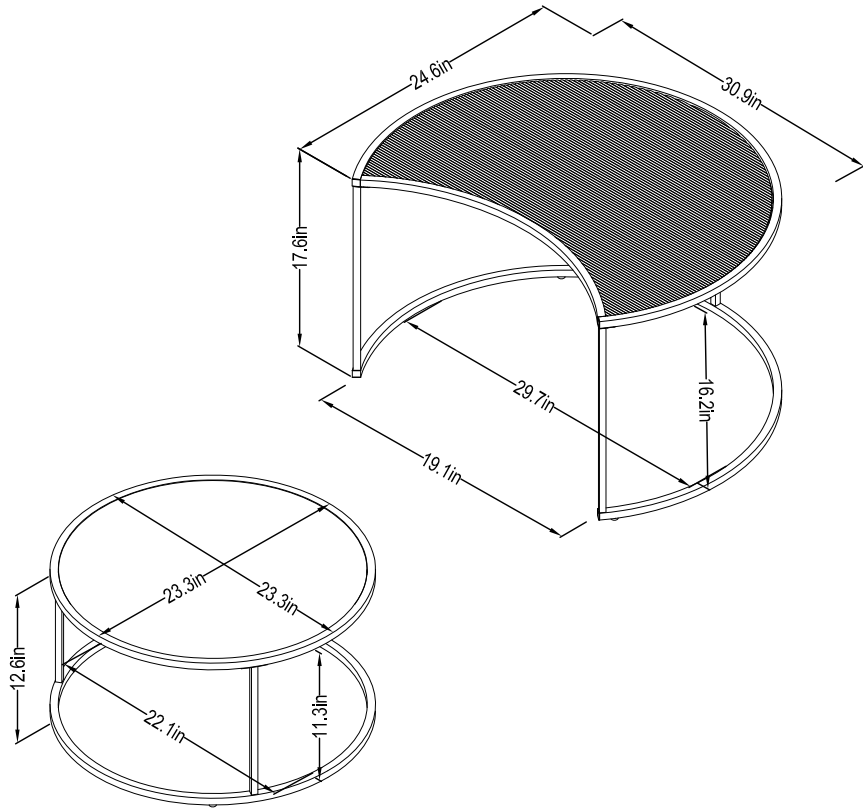

2139891COM -NESTING COFFEE TABLES

Overall Product Size:
30.9" W × 24.6" D × 17.6" H
23.3" W × 23.3" D × 12.6" H
78.5cm W × 62.5cm D × 44.7cm H
59.2cm W × 59.2cm D × 32.1cm H

Wood Breakdown:
MDF 9%, PB 0 %.

Total storage: 0 cubic feet

Maximum Weight Capacities
Unit Weight:27.32lbs. (17.94kg)